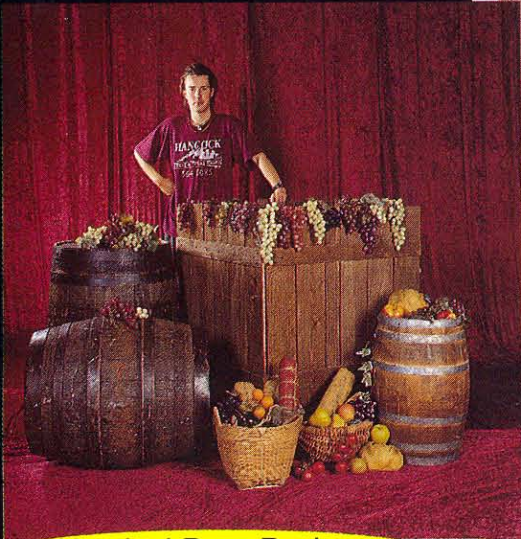

Nautical Set A

Diver's Helmet

CO 17

BD 172

Nautical Prop Package

Nautical Set B